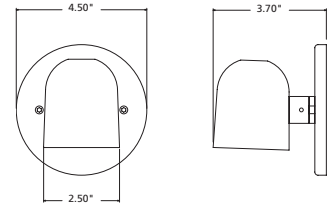

simple side mount series

wall only

10P-2 ADA

20P-2