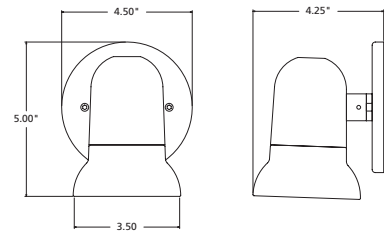

simple side mount series

wall only

10P-2 ADA

20P-2