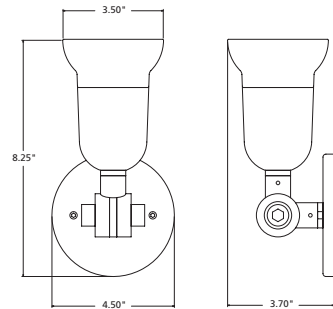

end mount swivel series

wall or ceiling

40S-1

10S-1 ADA

20S-1

30S-1