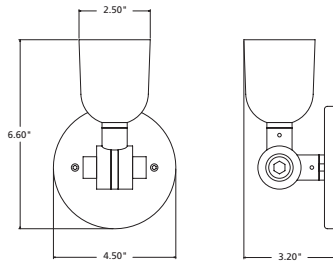

end mount swivel series

wall or ceiling

40S-1

10S-1 ADA

20S-1

30S-1