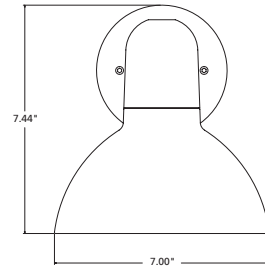

side mount swivel series

wall or ceiling

display / task

40S-2

10S-2

20S-2

30S-2

elli lighting