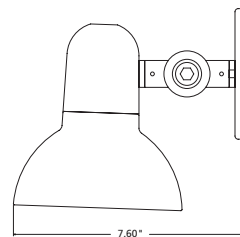

side mount swivel series

wall or ceiling

display / task

40S-2

10S-2

20S-2

30S-2

elli lighting