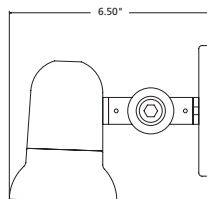

side mount swivel series

wall or ceiling

display / task

40S-2

10S-2

20S-2

30S-2

elli lighting