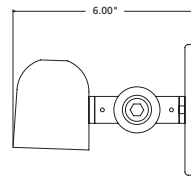

side mount swivel series

wall or ceiling

display / task

40S-2

10S-2

20S-2

30S-2

elli lighting