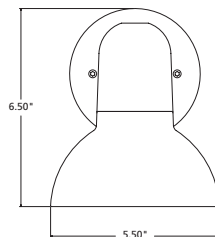

side mount swivel series

wall or ceiling

display / task

40S-2

10S-2

20S-2

30S-2

elli lighting