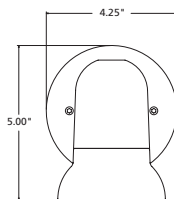

side mount swivel series

wall or ceiling

display / task

40S-2

10S-2

20S-2

30S-2

elli lighting