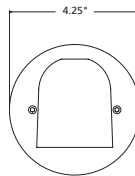

side mount swivel series

wall or ceiling

display / task

40S-2

10S-2

20S-2

30S-2

elli lighting