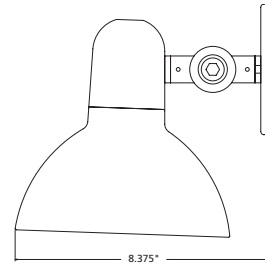

side mount swivel series

wall or ceiling

display / task

40S-2

10S-2

20S-2

30S-2

elli lighting