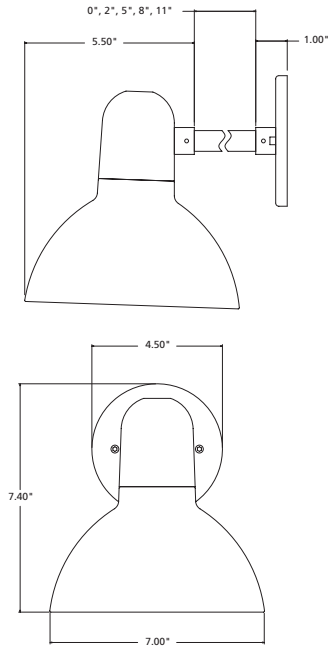

side mount tube series

wall only

40T-2

10T-2

20T-2

30T-2