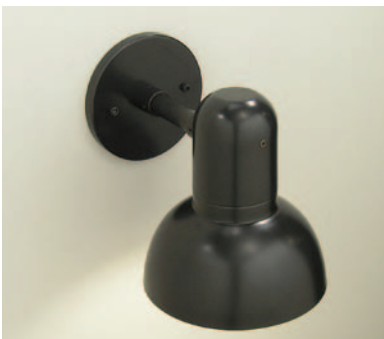

side mount tube series

wall only

40T-2

10T-2

20T-2

30T-2