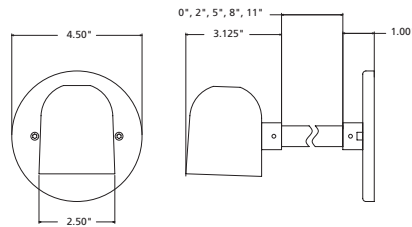

side mount tube series

wall only

40T-2

10T-2

20T-2

30T-2