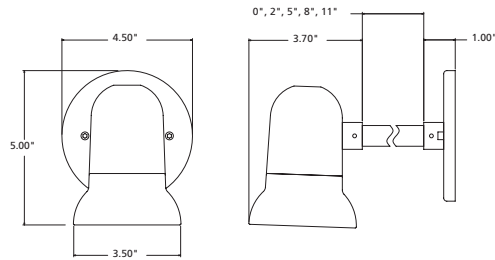

side mount tube series

wall only

40T-2

10T-2

20T-2

30T-2