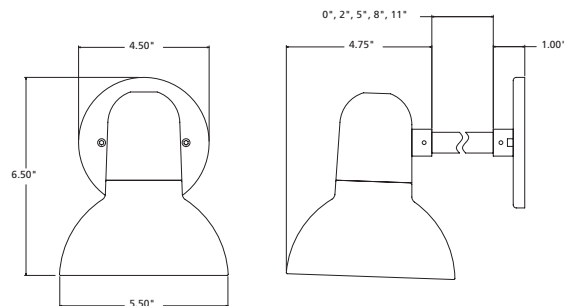

side mount tube series

wall only

40T-2

10T-2

20T-2

30T-2