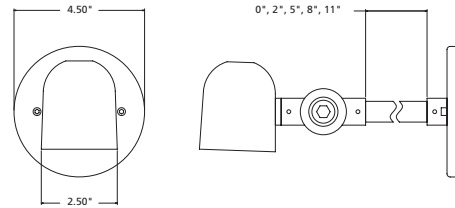

side mount swivel tube series

wall or ceiling

40TS-2

10TS-2

20TS-2

30TS-2