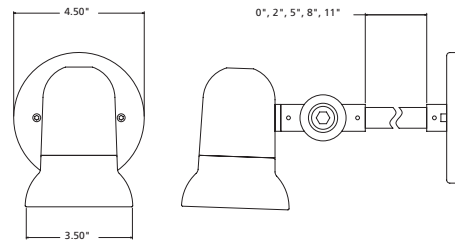

side mount swivel tube series

wall or ceiling

40TS-2

10TS-2

20TS-2

30TS-2