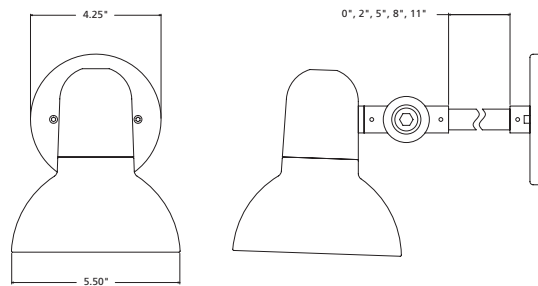

side mount swivel tube series

wall or ceiling

40TS-2

10TS-2

20TS-2

30TS-2