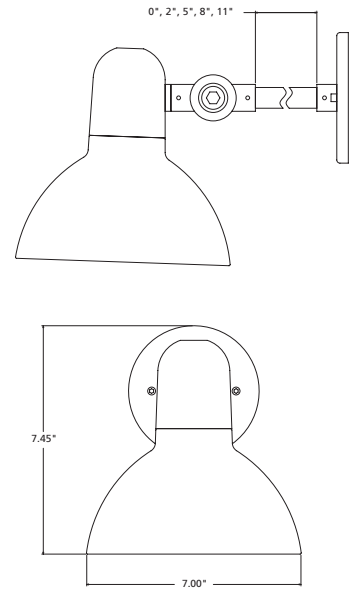

side mount swivel tube series

wall or ceiling

40TS-2

10TS-2

20TS-2

30TS-2