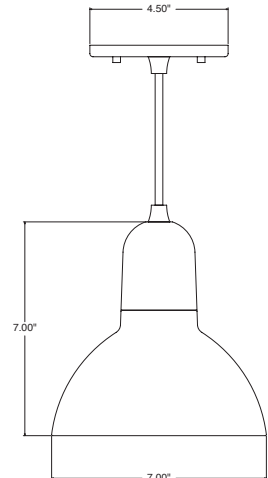

cord mounted pendant

6' cord standard

10C

20C

30C

40C