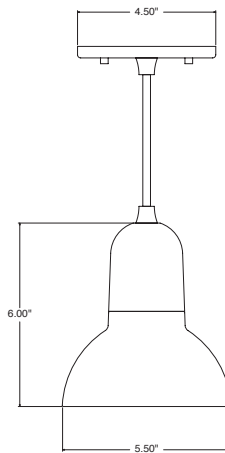

cord mounted pendant

6' cord standard

10C

20C

30C

40C