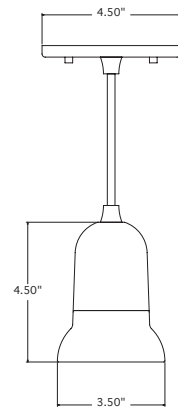

cord mounted pendant

6' cord standard

10C

20C

30C

40C