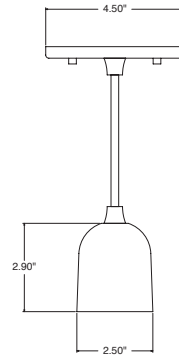

cord mounted pendant

6' cord standard

10C

20C

30C

40C